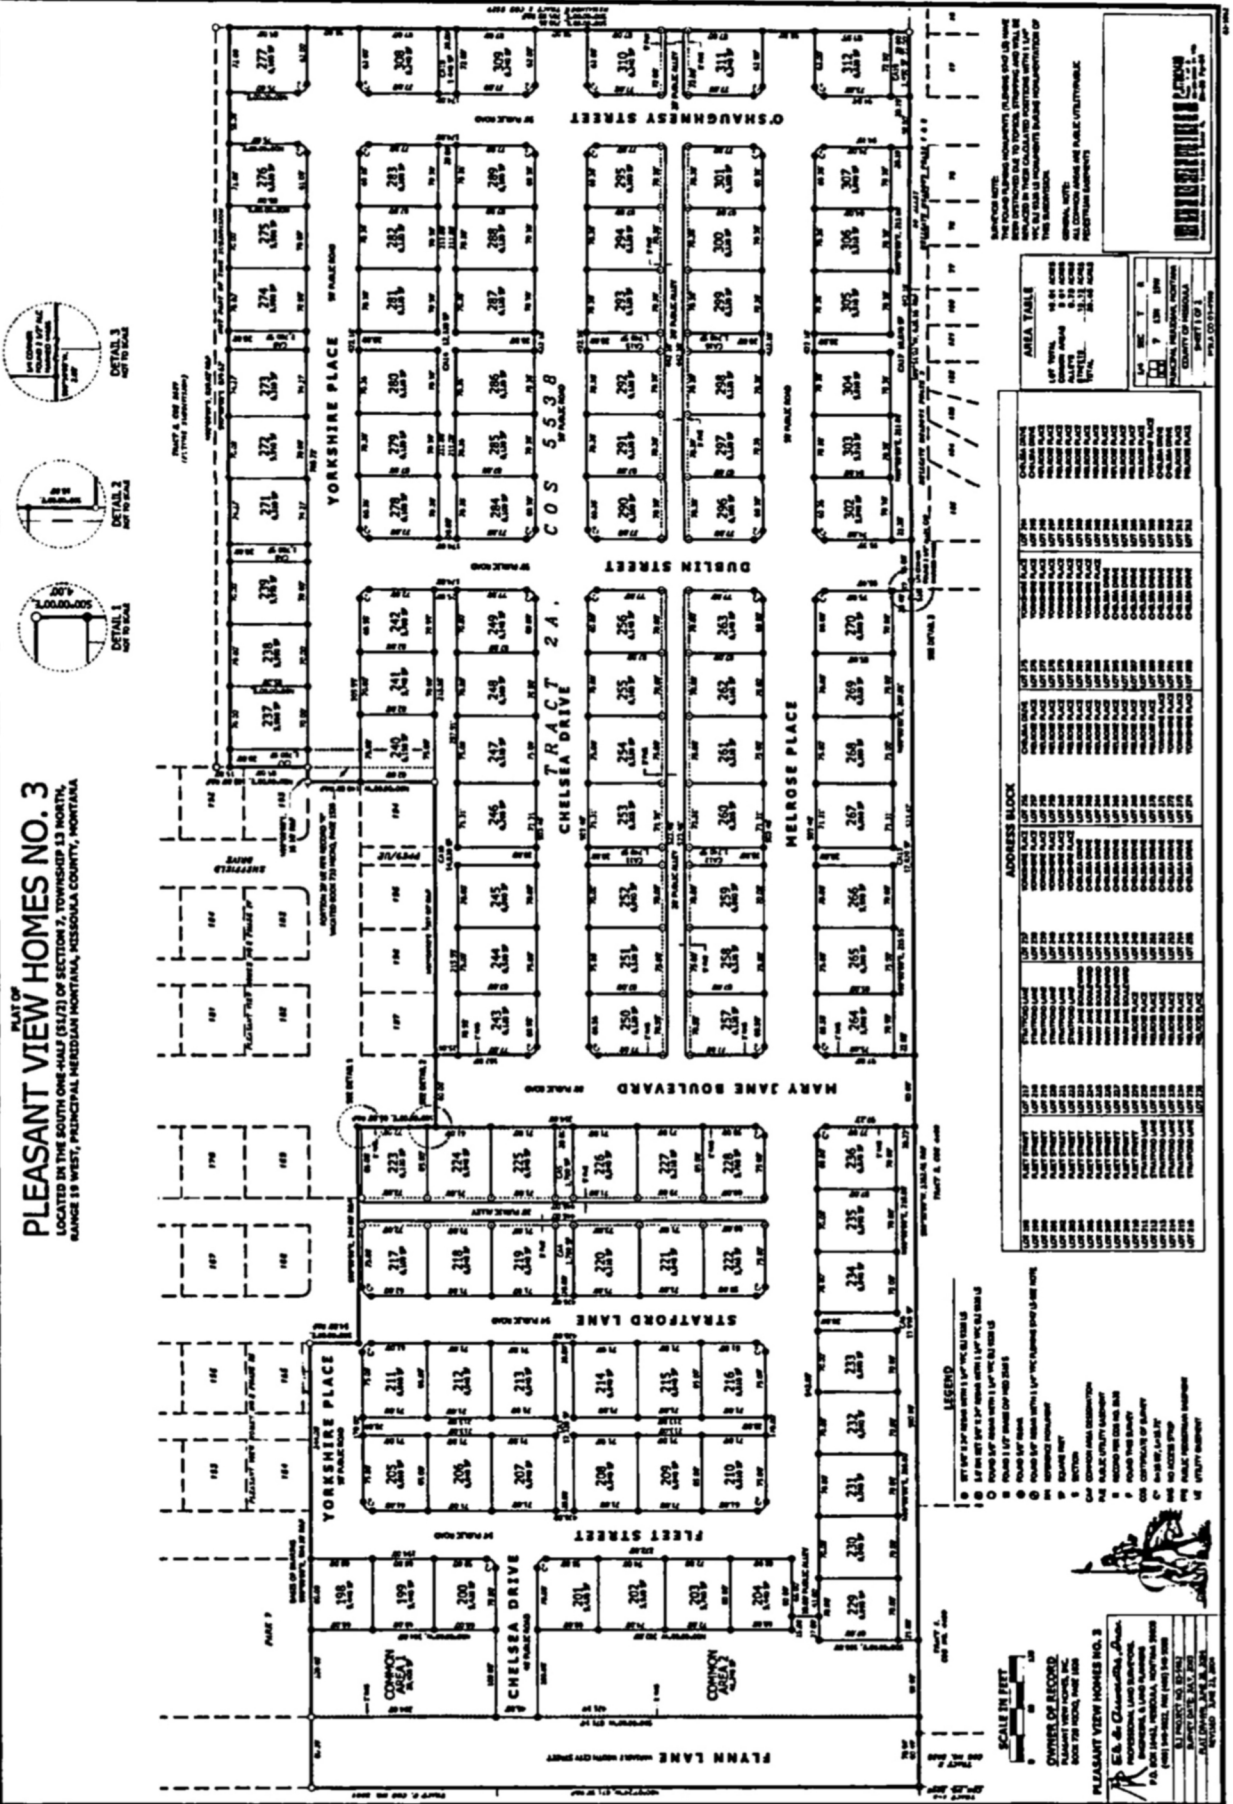

PLAN OF PLEASANT VIEW HOMES NO. 3
LOCATED IN THE SOUTH ONE-HALF (S1/2) OF SECTION 7, TOWNSHIP 13 NORTH,
RANGE 15 WEST, PRINCIPAL MERIDIAN MONTANA, KISSOULA COUNTY, MONTANA

NOTICE:
THE PLAT HEREON IS A PRELIMINARY PLAT AND IS NOT TO BE USED FOR ANY PURPOSES OTHER THAN TO SHOW THE GENERAL LAYOUT OF THE PLAT. THE FINAL PLAT WILL BE FILED WITH THE COUNTY CLERK OF KISSOULA COUNTY, MONTANA, AND WILL BE THE AUTHORITY FOR THE RECORDATION OF THE PLAT.

AREA TABLE

LOT NO.	ACRES
1-10	0.10
11-20	0.10
21-30	0.10
31-40	0.10
41-50	0.10
51-60	0.10
61-70	0.10
71-80	0.10
81-90	0.10
91-100	0.10
TOTAL	1.00